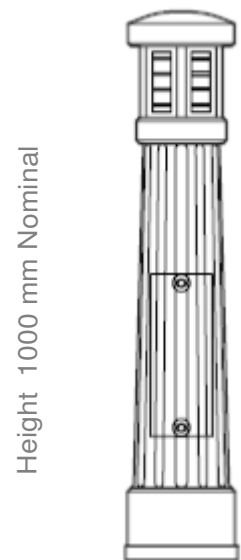

### Material

This bollard has the option of being cast in LM6 Aluminium , Grey Iron or Ductile SG Iron. The lens is polycarbonate and can be either clear, frosted or opal.

### Photo Electrical Cell

The fitting accepts miniature Photo Electrical Cells as an option

### Fixing Details

The fitting come with the option of integral root ,'J' bolts and template or Fabricated root

**Base Flange**  
\*suggested fixings

**Fabricated root (option)**

**J-Bolt (option)**

Height 1000 mm Nominal