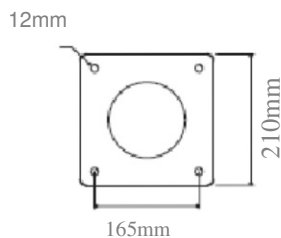

### Fixing Details

The fitting come with the option of integral root ,'J' bolts and template or Fabricated root

**Base Flange**  
\*suggested fixings

**Fabricated root (option)**

**J-Bolt (option)**

Height 1000 mm Nominal