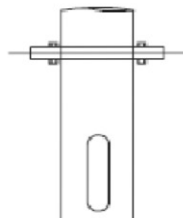

### Photo Electrical Cell

The fitting accepts miniature Photo Electrical Cells as an option

### Fixing Details

The fitting come with the option of integral root ,'J' bolts and template or Fabricated root

**Base Flange**  
\*suggested fixings

**Fabricated root (option)**

**J-Bolt (option)**

Height 1000 mm Nominal